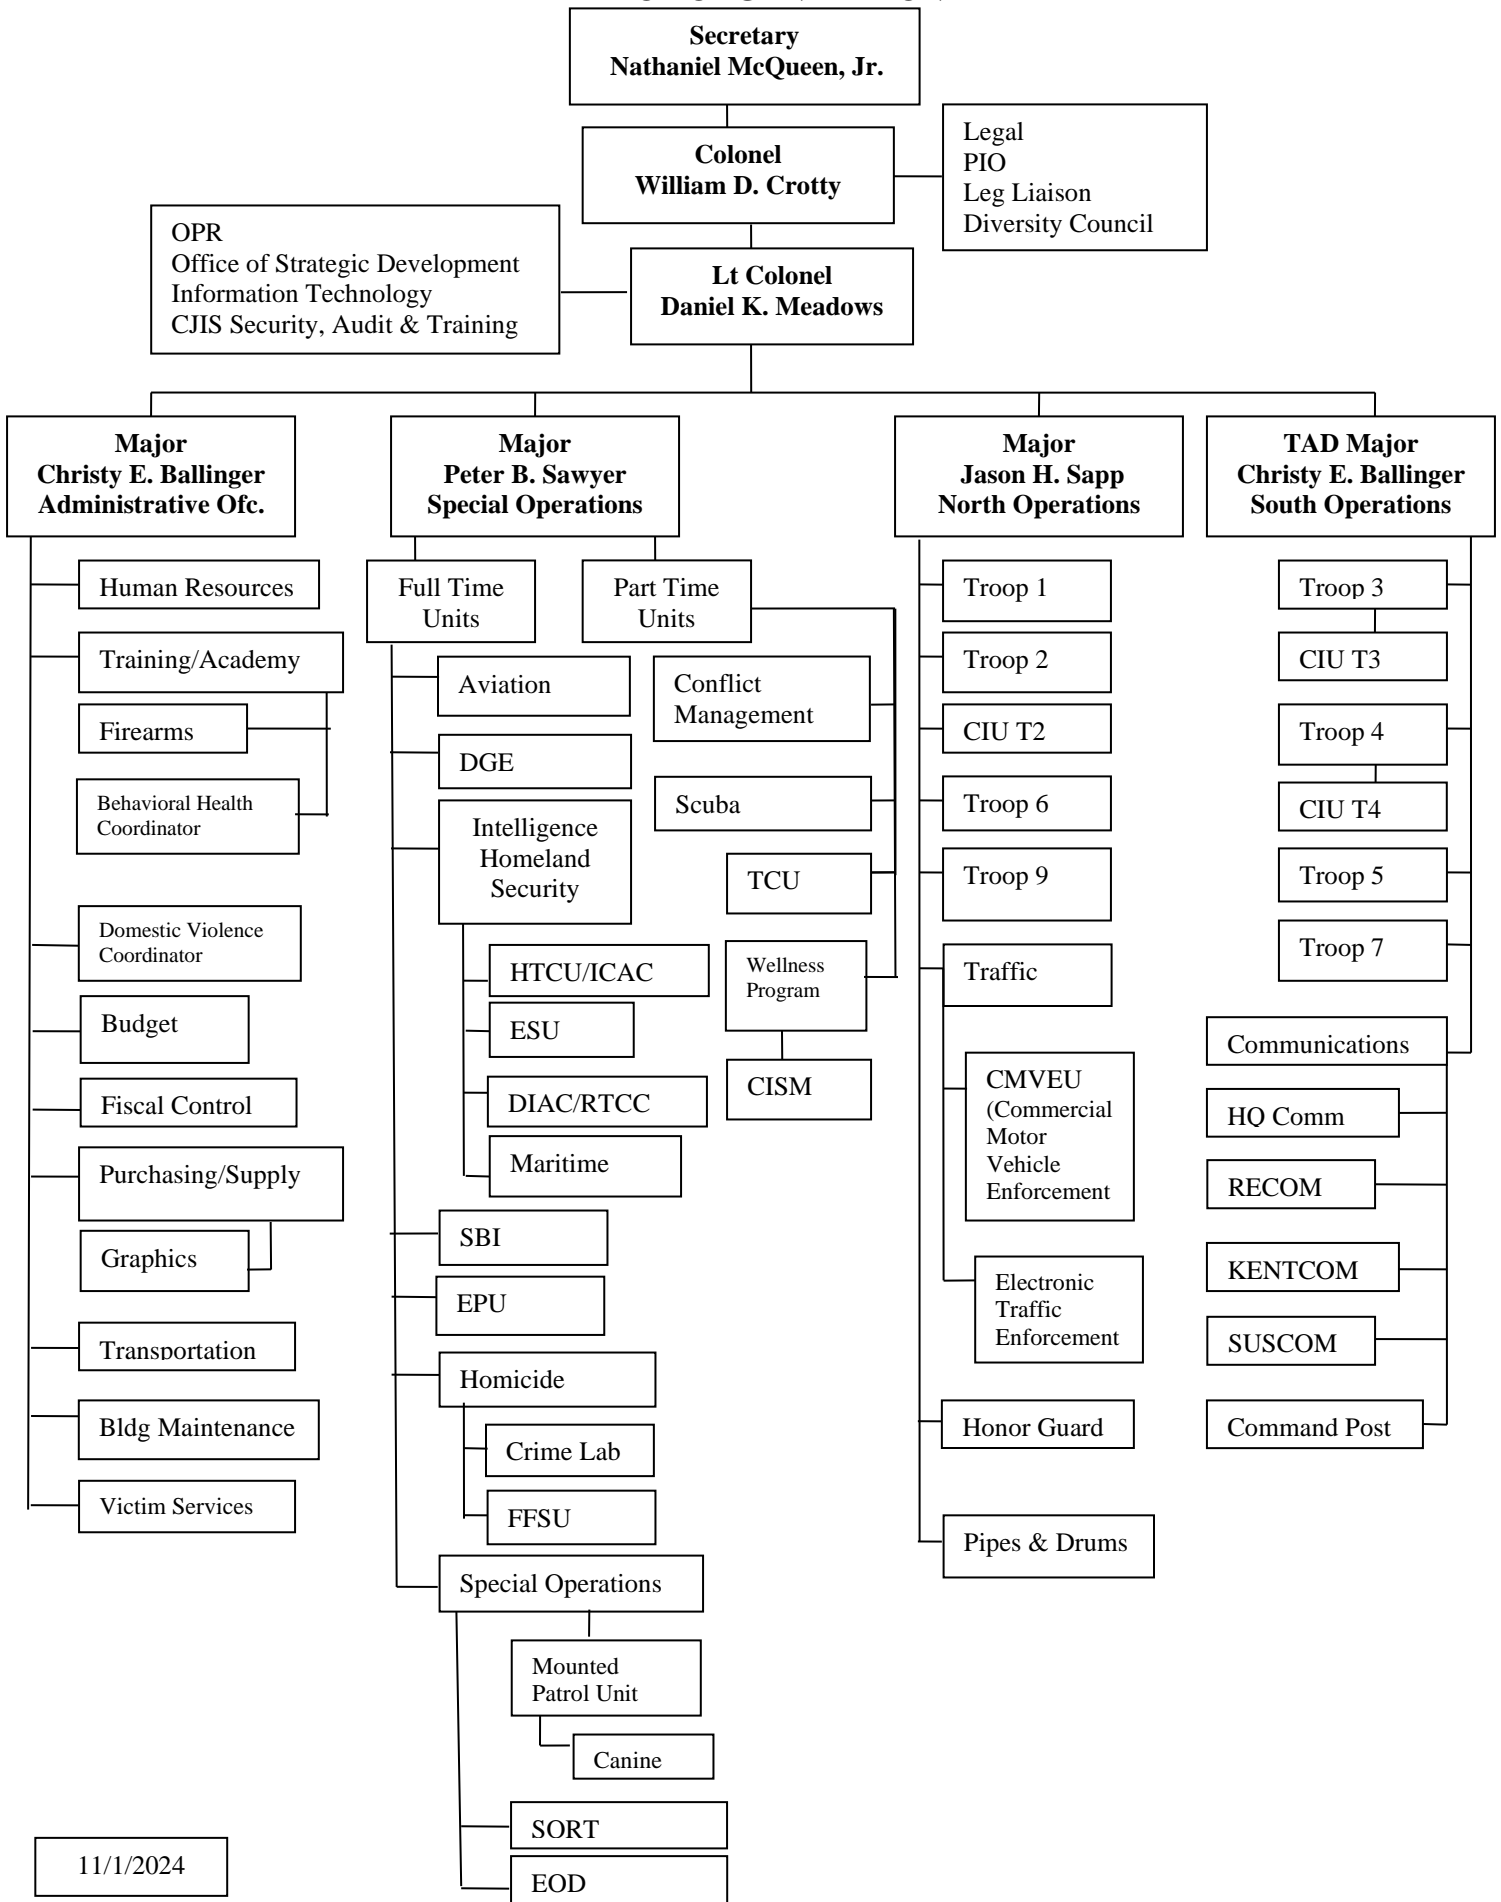

DELAWARE STATE POLICE

TABLE OF ORGANIZATION

11/1/2024