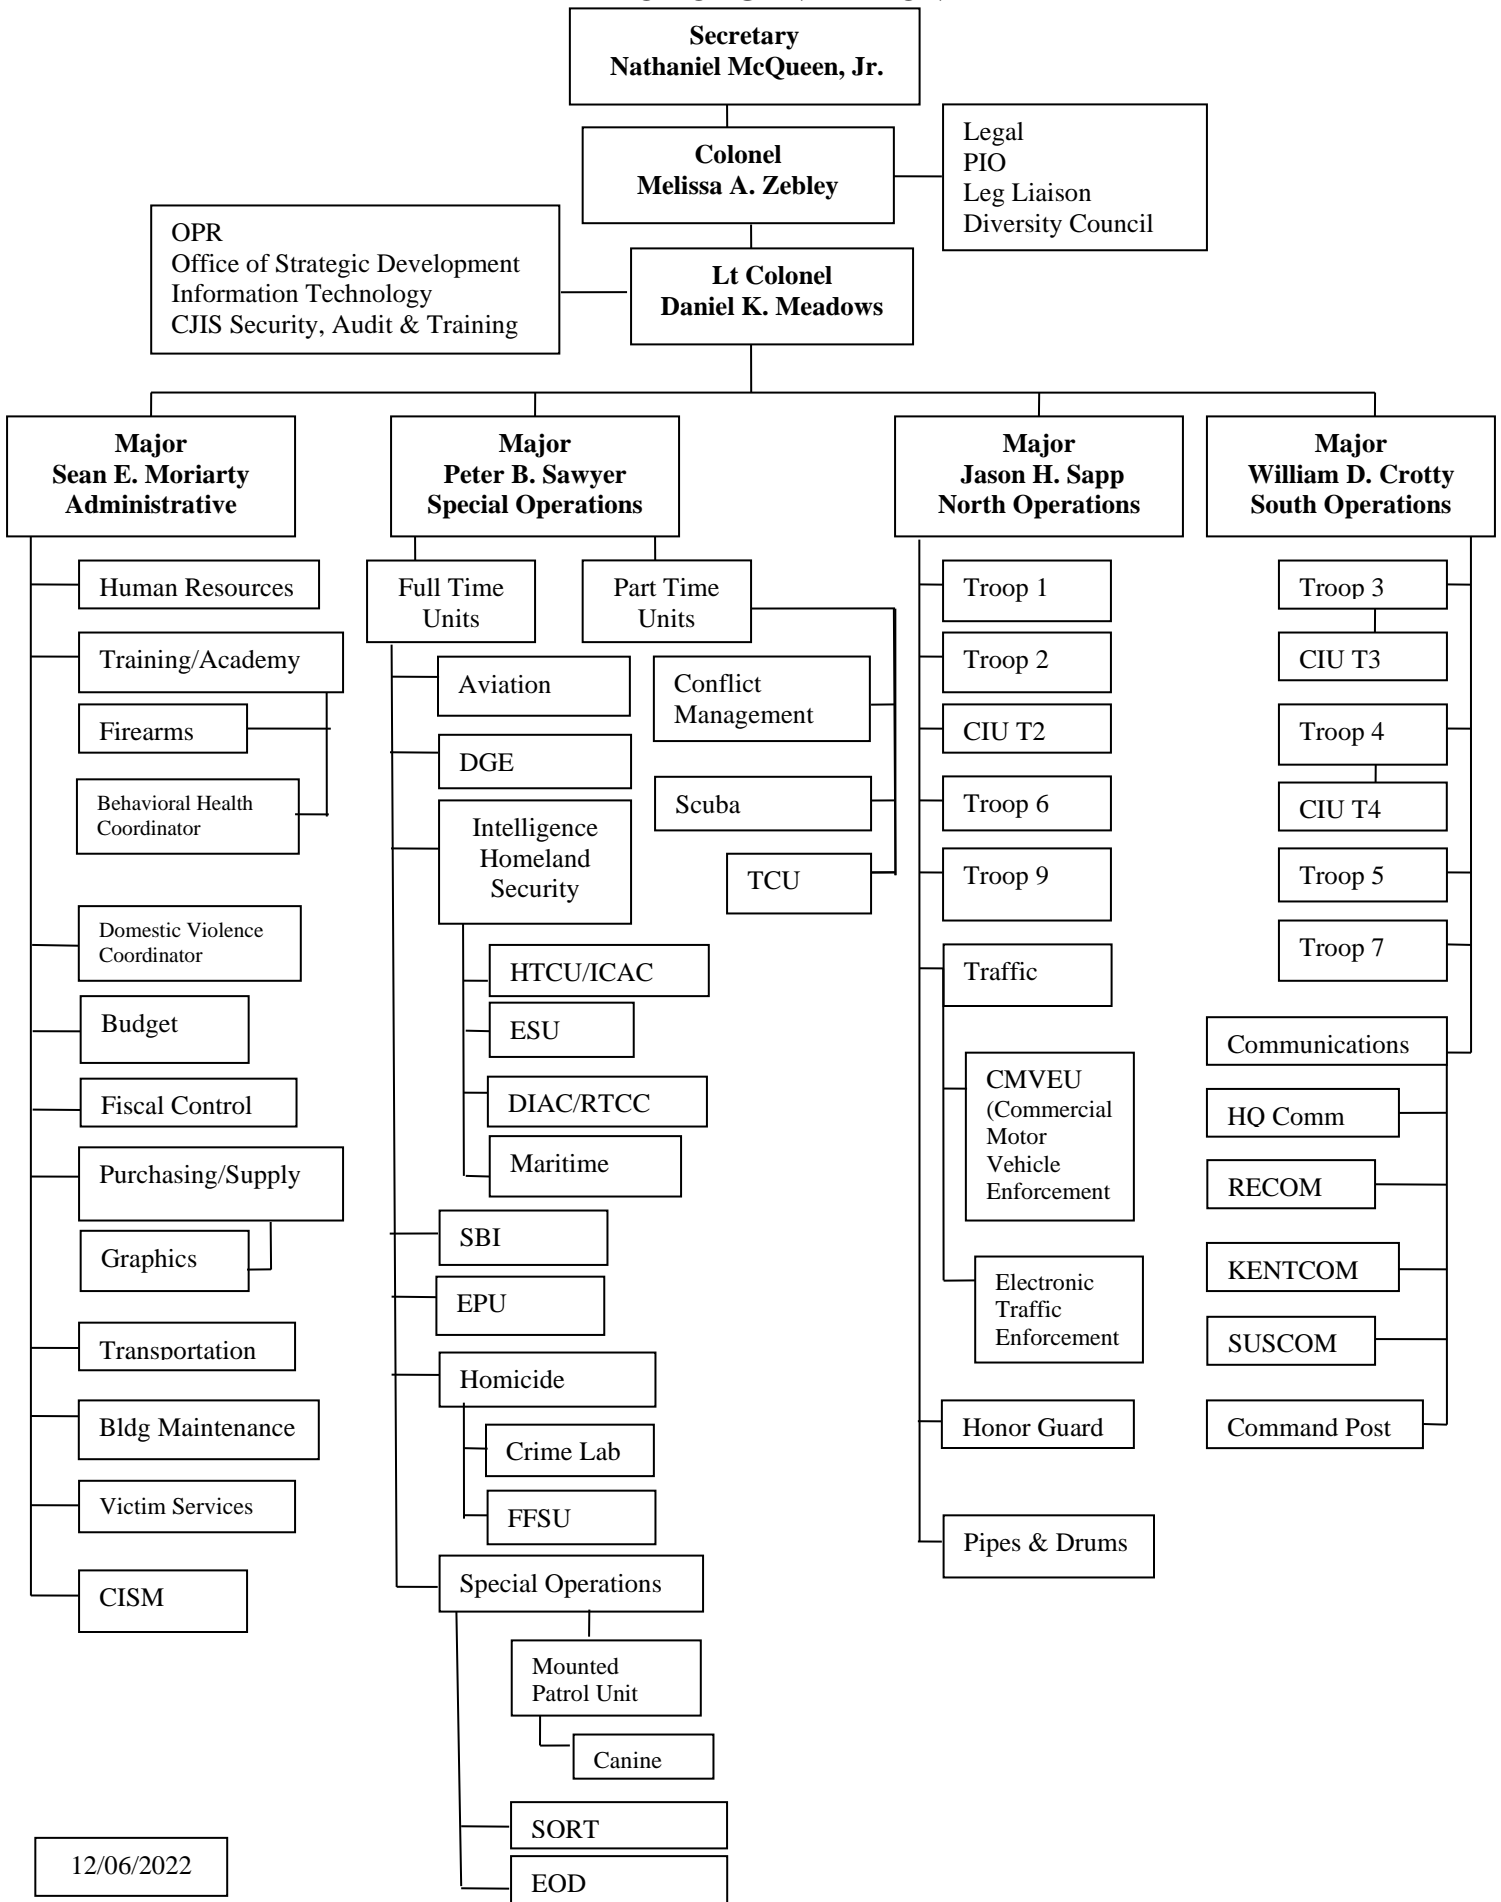

DELAWARE STATE POLICE

TABLE OF ORGANIZATION

12/06/2022