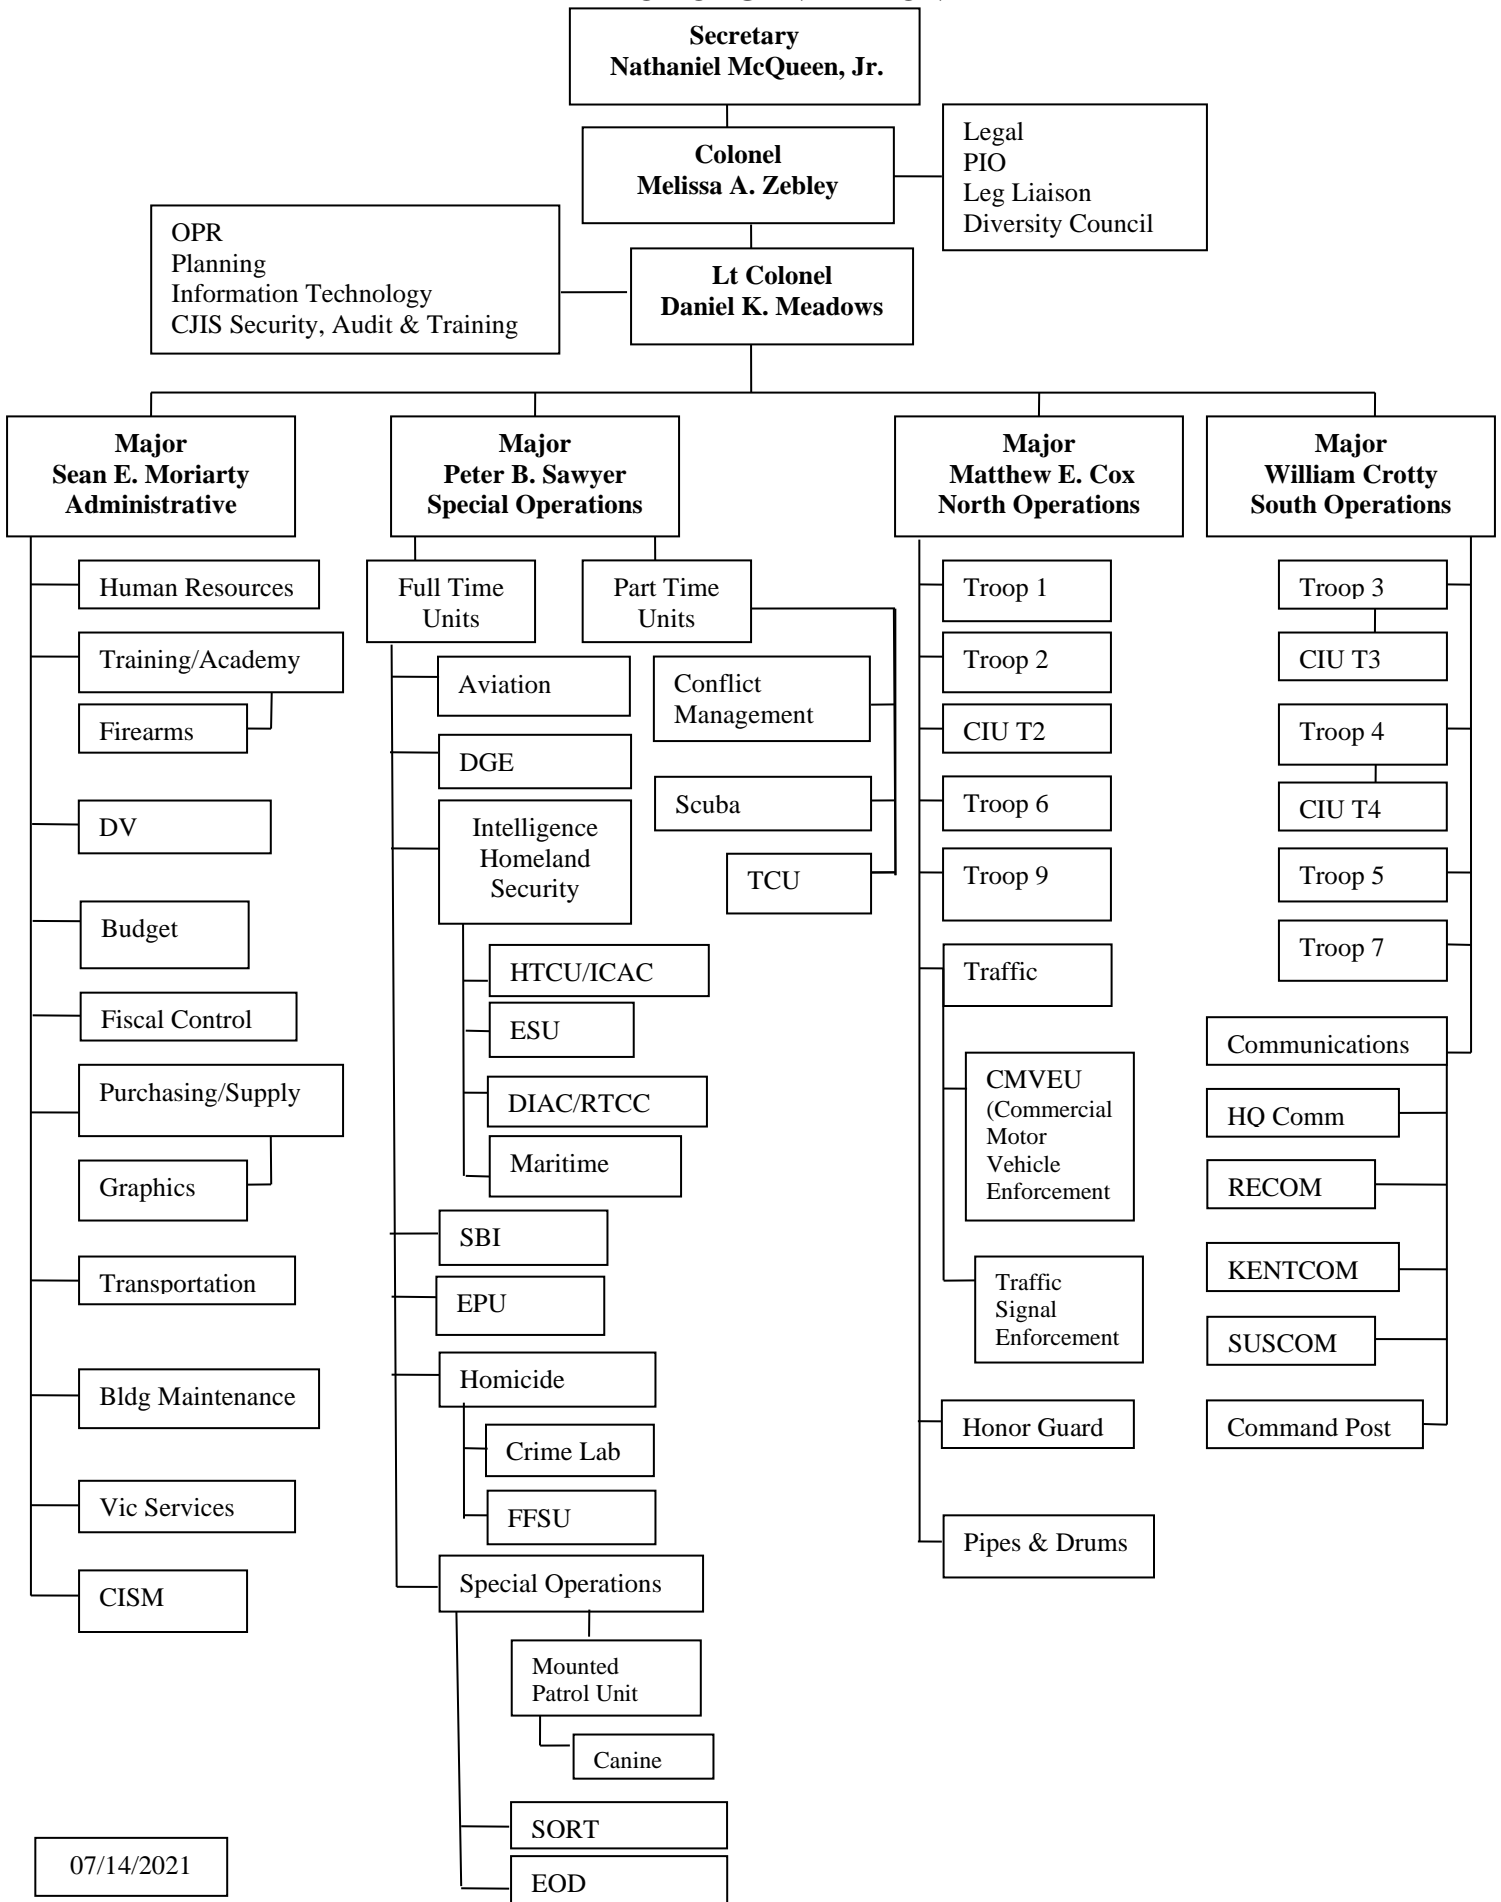

DELAWARE STATE POLICE

TABLE OF ORGANIZATION

07/14/2021