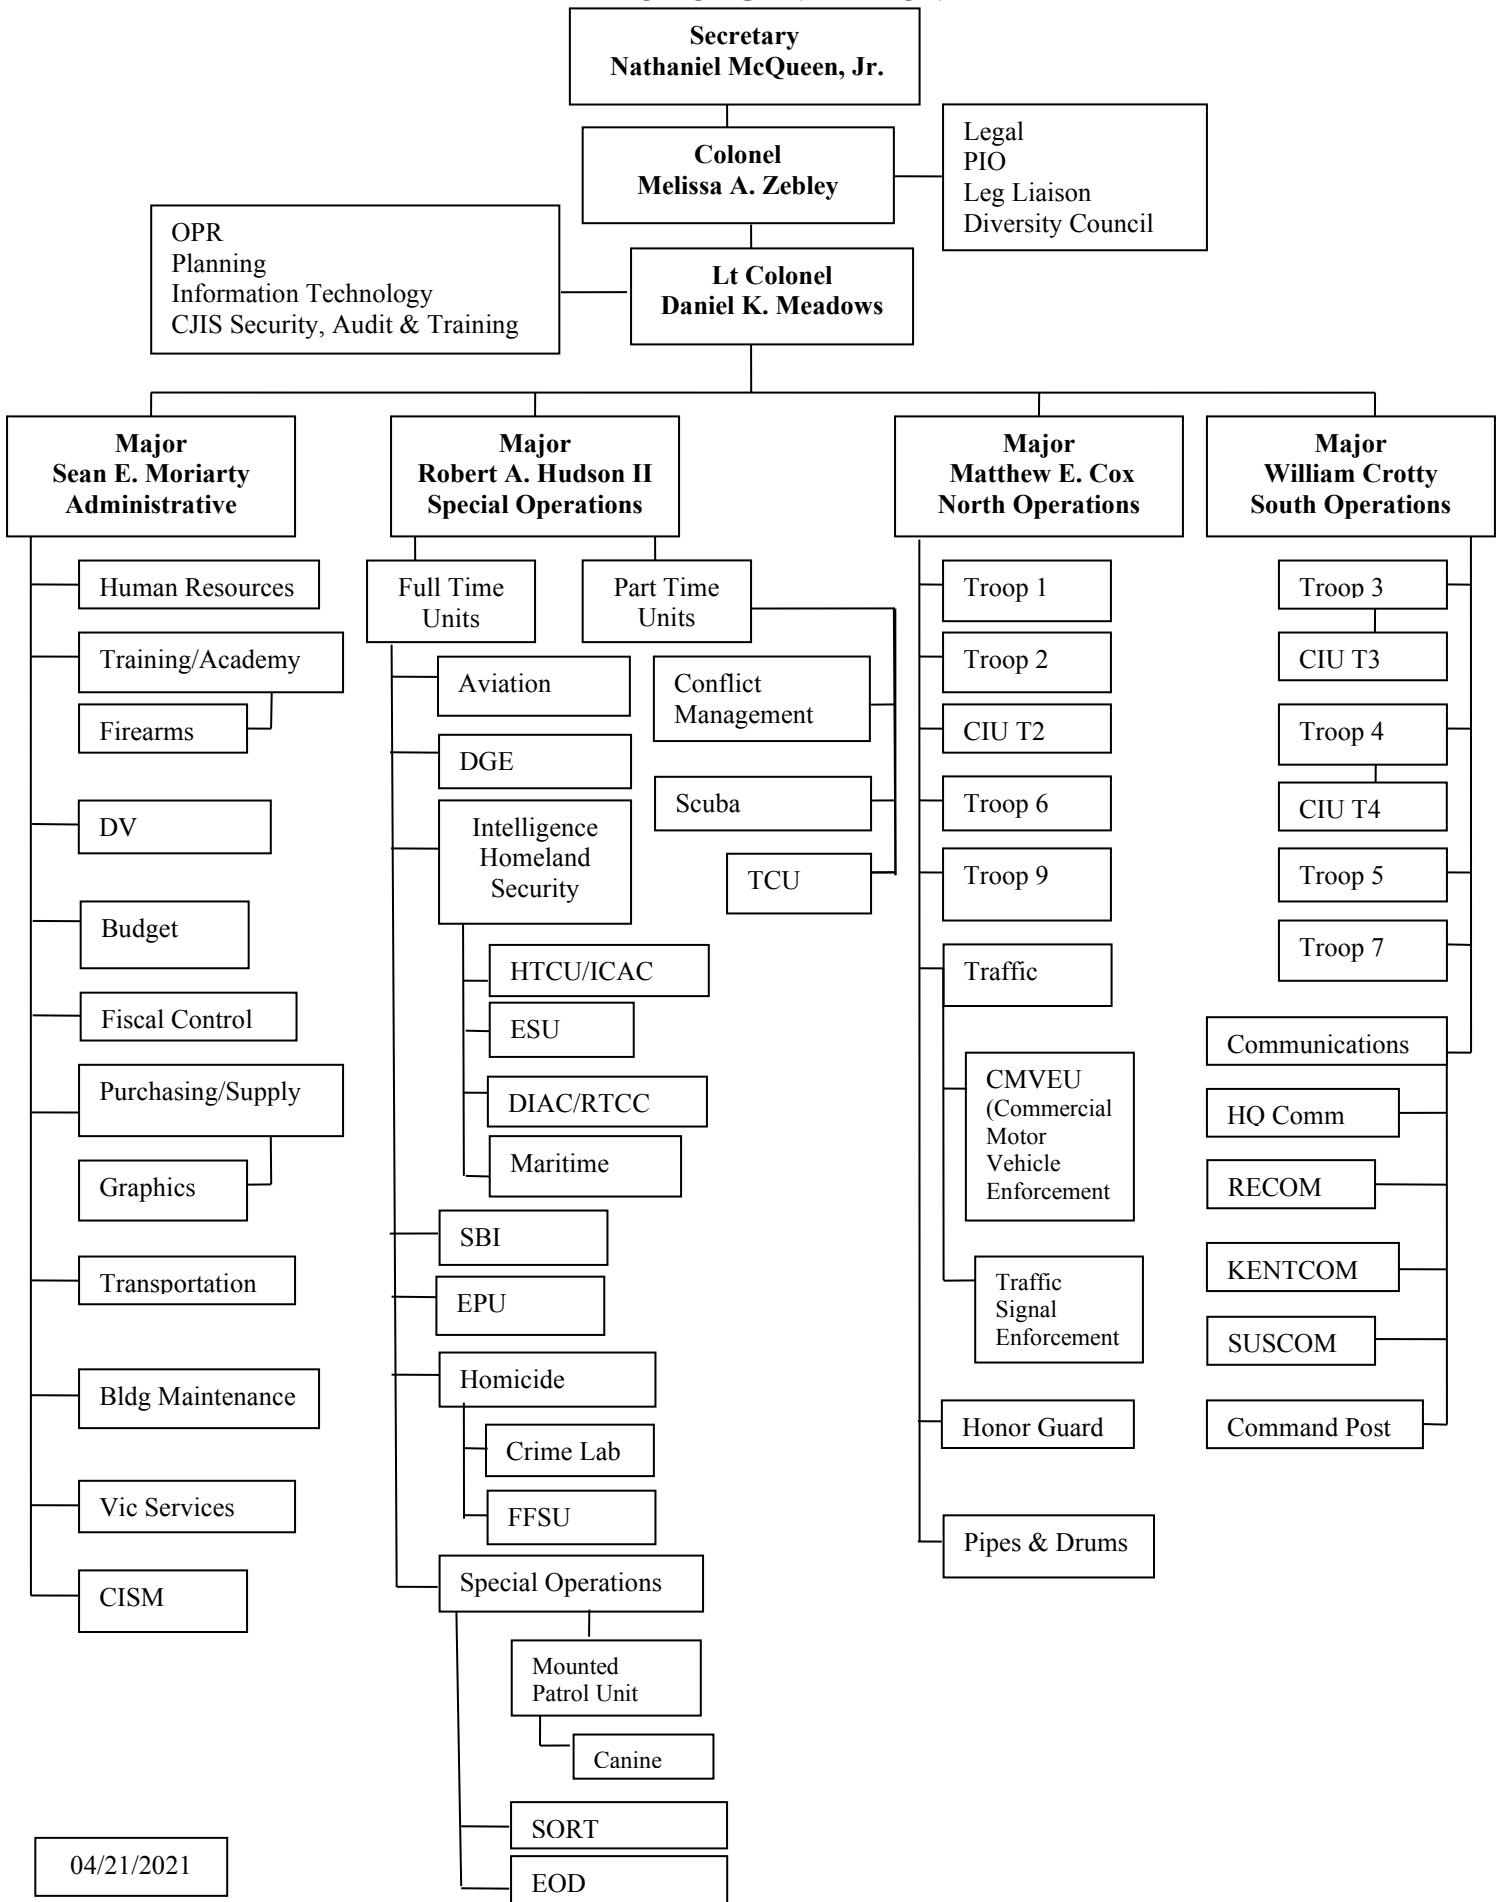

DELAWARE STATE POLICE TABLE OF ORGANIZATION

04/21/2021