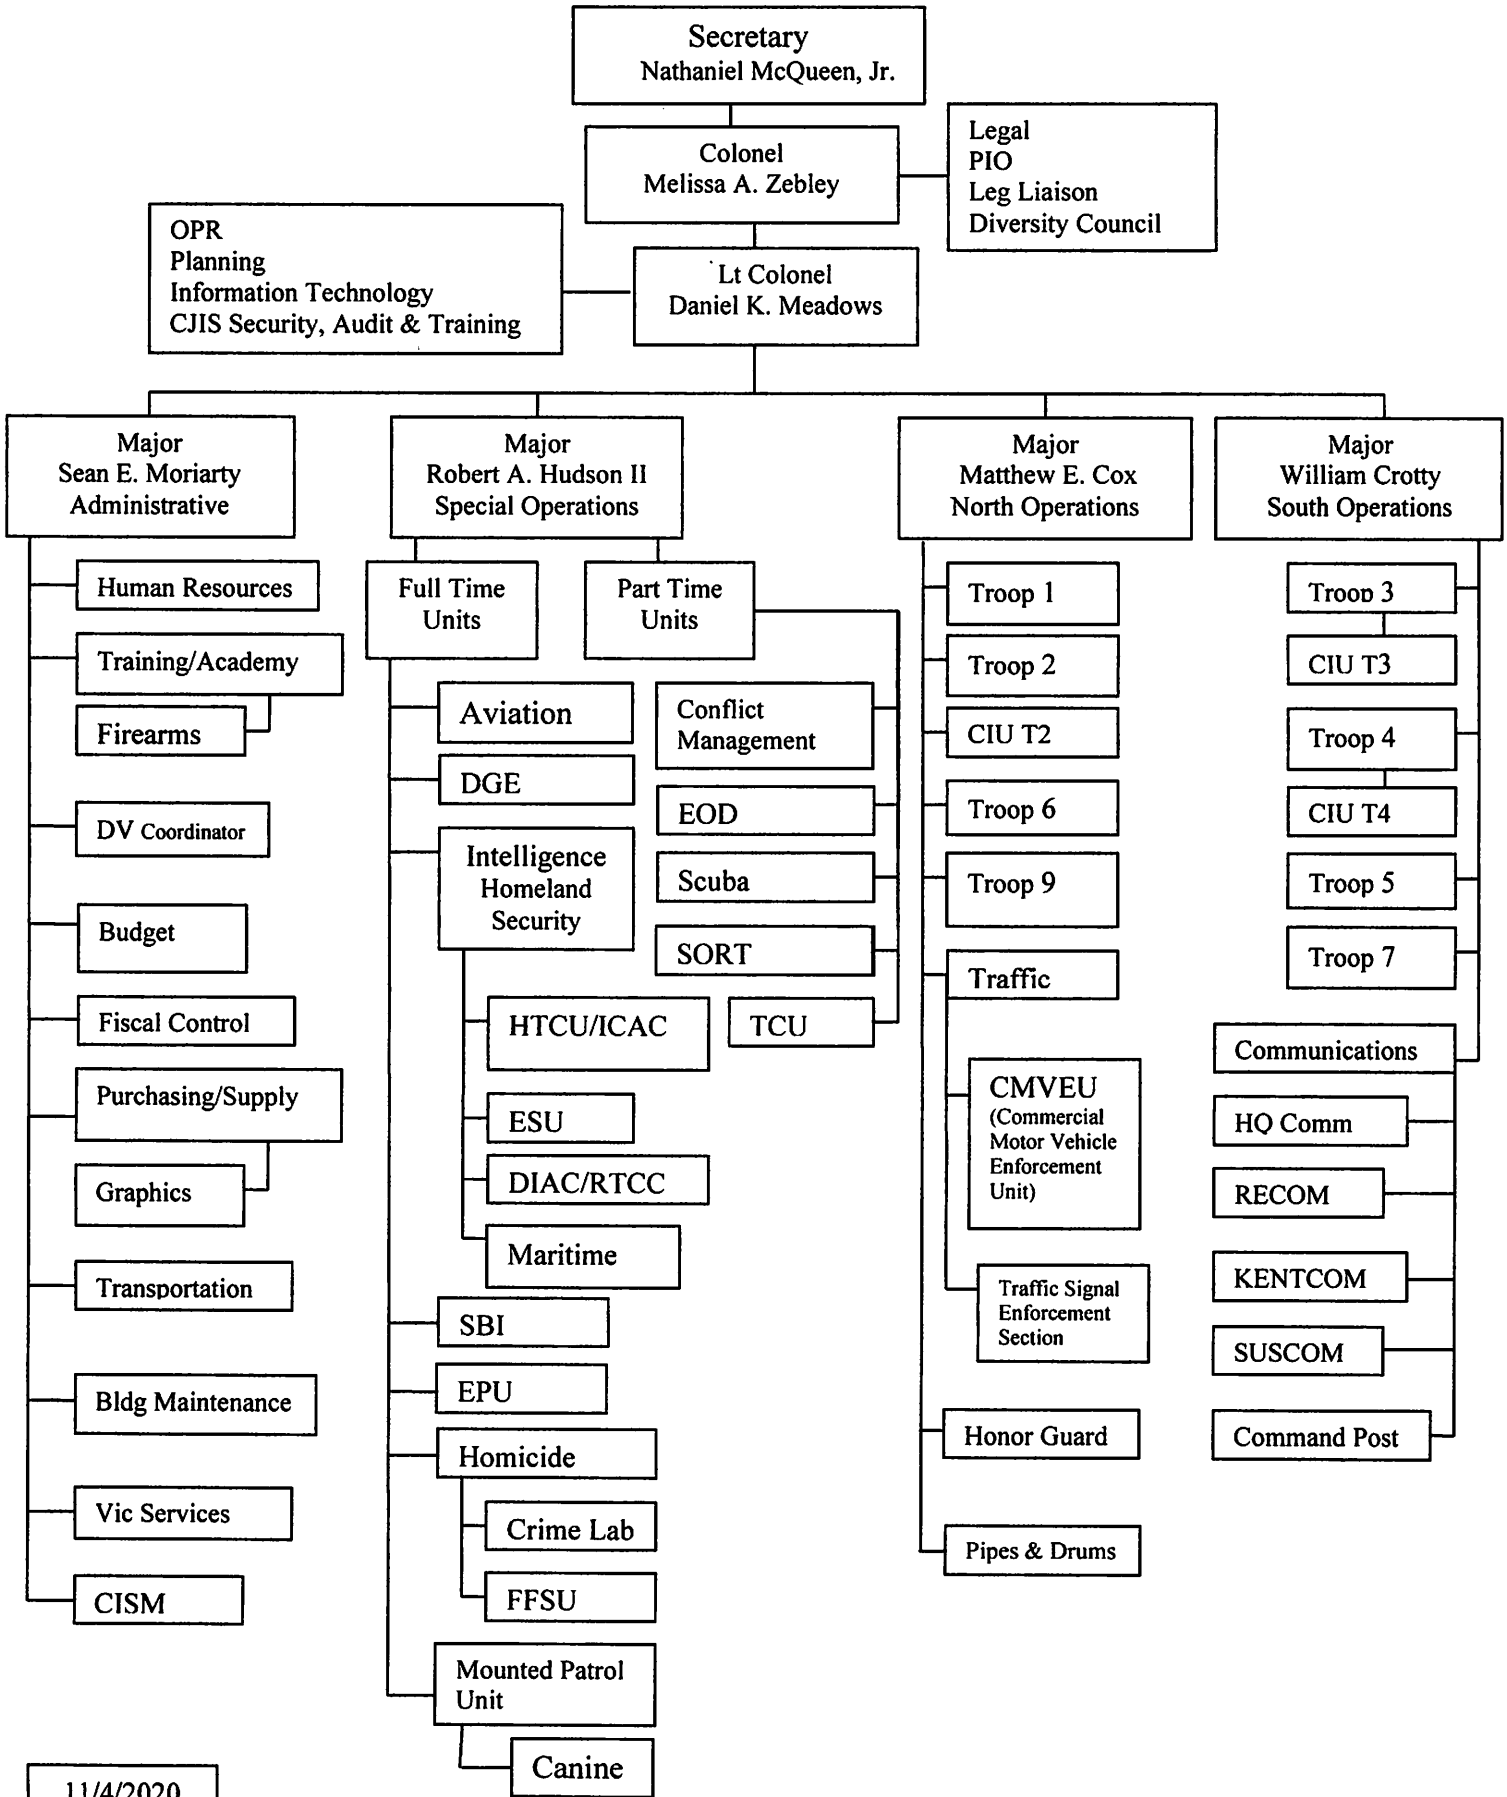

DELAWARE STATE POLICE TABLE OF ORGANIZATION

11/4/2020