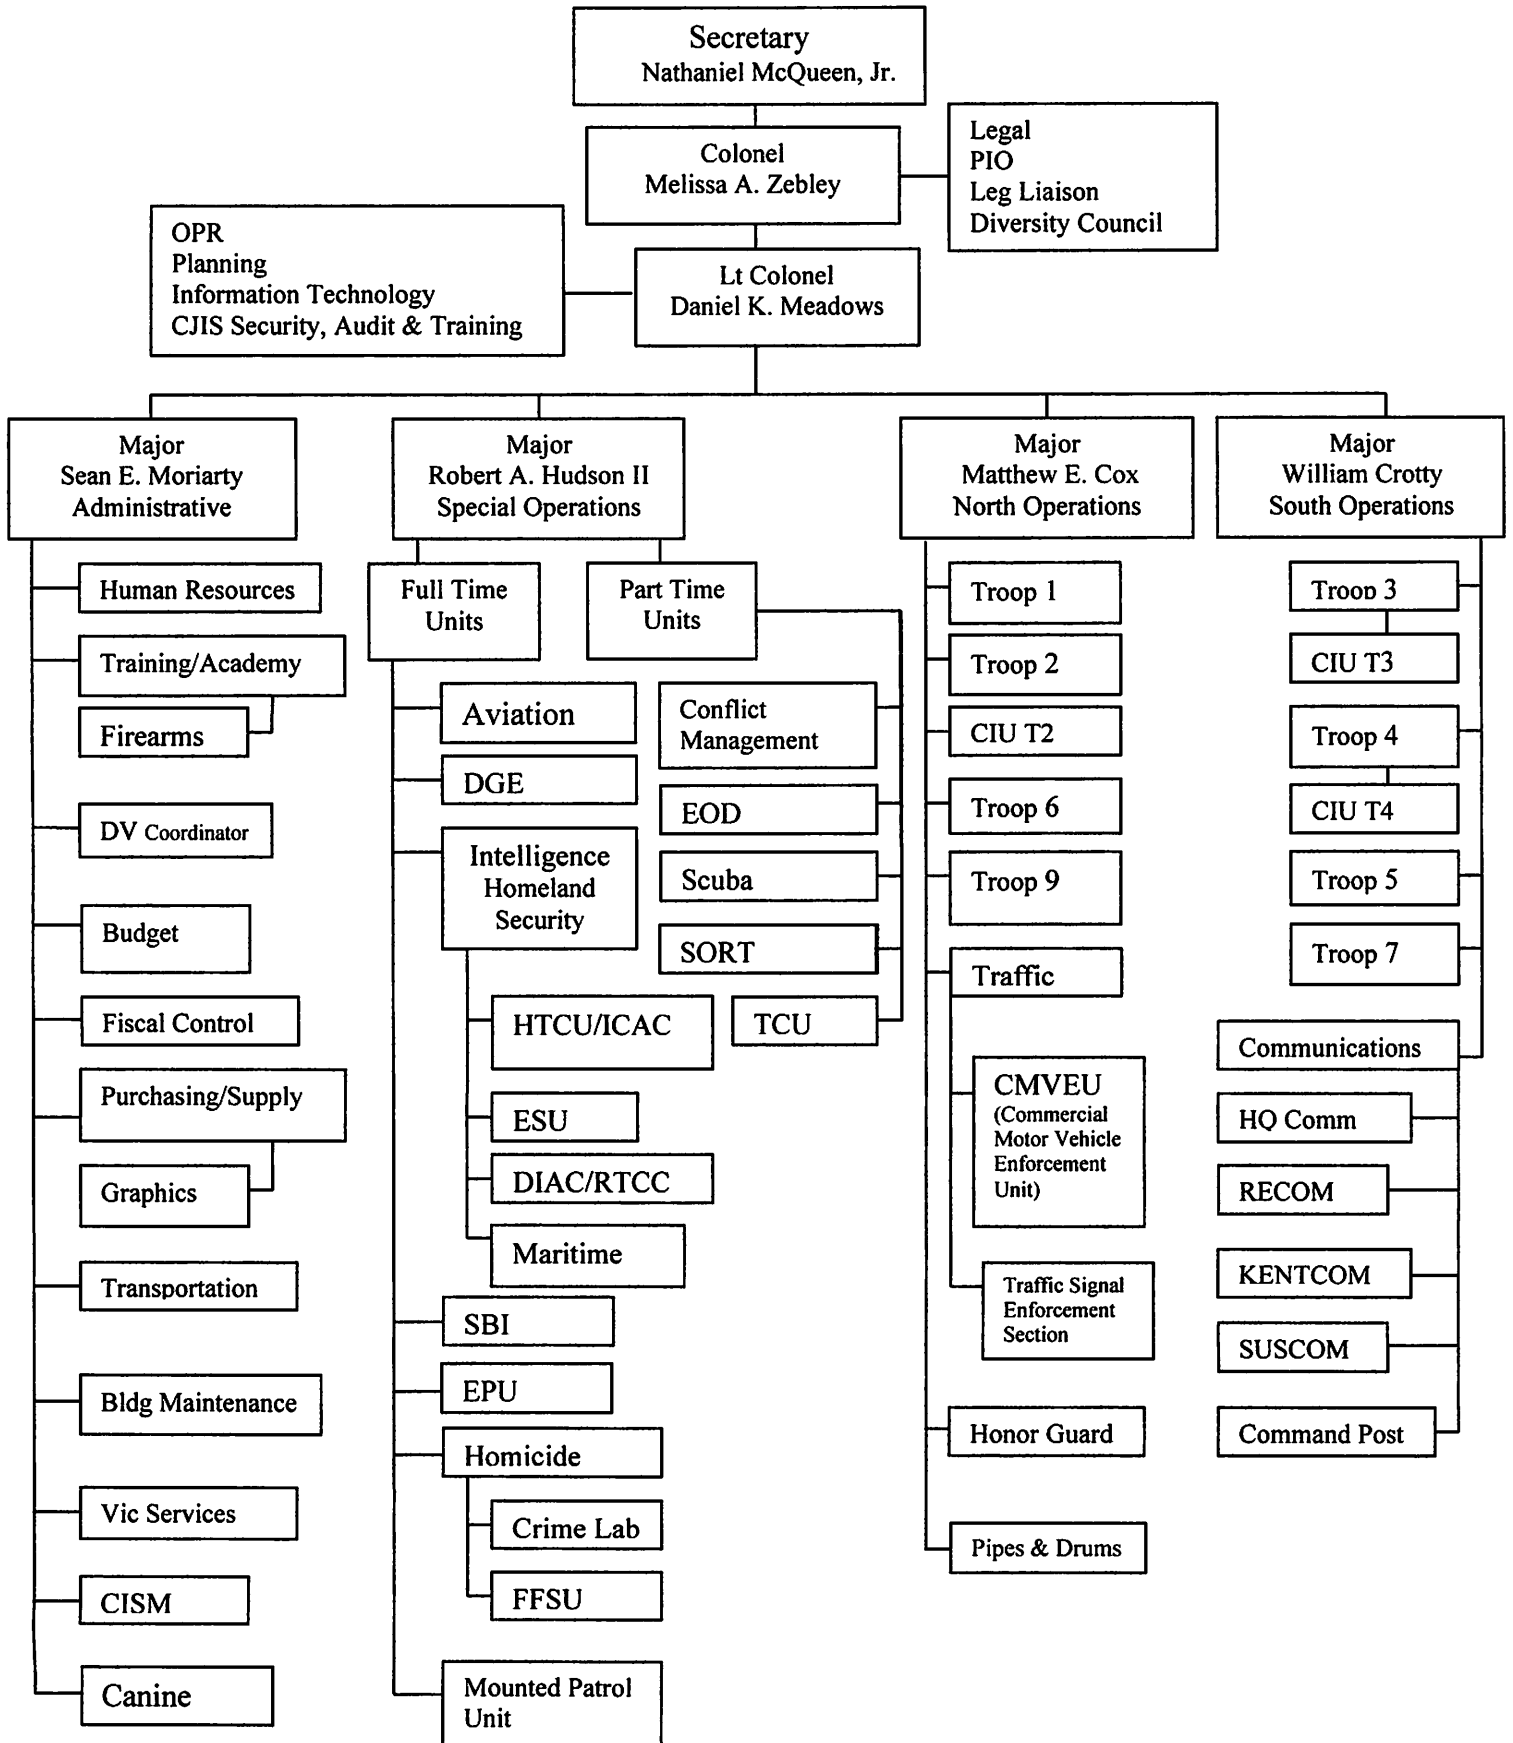

DELAWARE STATE POLICE

TABLE OF ORGANIZATION

9/11/2020