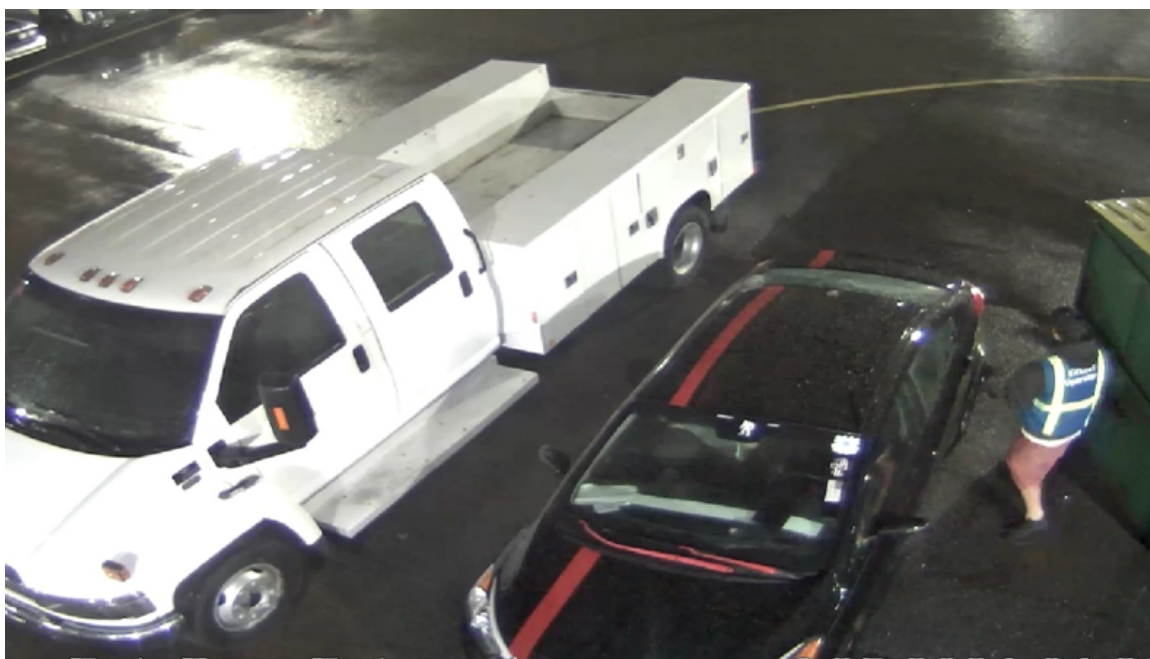

Delaware State Police Seeking Public's Assistance Identifying Suspect- Milford

Milford- Delaware State Police is seeking the public's assistance in helping to identify a suspect in an attempted theft of a motor vehicle and several thefts from vehicles in the IG Burton parking lot located on Bay Road, Milford. The incident occurred at approximately 1:20 a.m. on Sunday, April 25, 2021.

The suspect is described as a white or light skinned black male, approximately 6' tall with a thin beard. He was wearing light colored shorts, black hooded sweatshirt, black baseball cap, and a blue reflective vest with the word "Operator" on the back.

During the incident, the suspect is believed to be operating a black KIA Optima with a red racing stripe on the hood, roof, and trunk on the passenger side. There are also possibly stickers down the driver's side of the windshield.