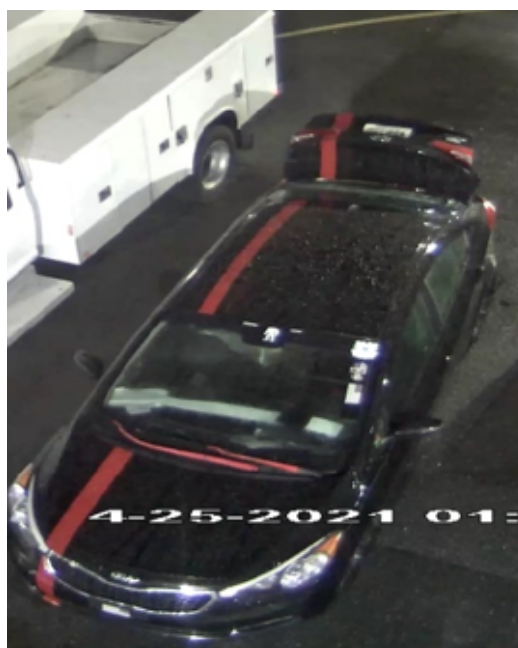

Delaware State Police Seeking Public's Assistance Identifying Suspect- Milford

Milford- Delaware State Police is seeking the public's assistance in helping to identify a suspect in an attempted theft of a motor vehicle and several thefts from vehicles in the IG Burton parking lot located on Bay Road, Milford. The incident occurred at approximately 1:20 a.m. on Sunday, April 25, 2021.

The suspect is described as a white or light skinned black male, approximately 6' tall with a thin beard. He was wearing light colored shorts, black hooded sweatshirt, black baseball cap, and a blue reflective vest with the word "Operator" on the back.

During the incident, the suspect is believed to be operating a black KIA Optima with a red racing stripe on the hood, roof, and trunk on the passenger side. There are also possibly stickers down the driver's side of the windshield.