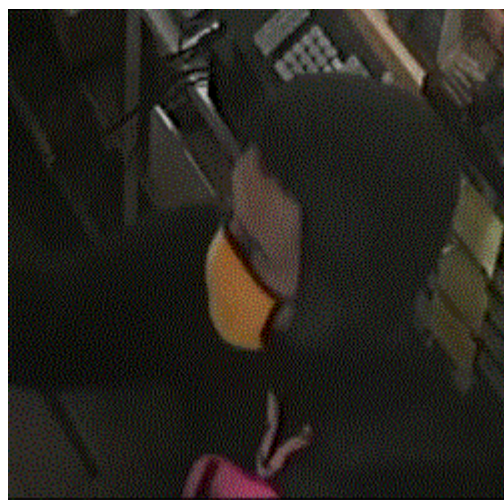

# Troopers Attempt to Identify Burglary Suspect- Wilmington

Wilmington- The Delaware State Police are attempting to identify the suspect involved in a burglary, which occurred at Plaza Liquors located at 1600 West Newport Pike, Wilmington.

On June 1, 2020, at approximately 1:40 a.m., an unknown suspect used a rock to shatter the front glass window of the business then gained entry. Once inside, the suspect removed property before fleeing through the front door and traveling

northbound towards DE 4.

The suspect is a thin light-skinned black or Hispanic male wearing a dark-colored hooded sweatshirt and dark-colored pants (possibly blue), white socks, and red sneakers. The suspect is wearing an orange mask and had a pink and black colored (2 shoulder strap) backpack.