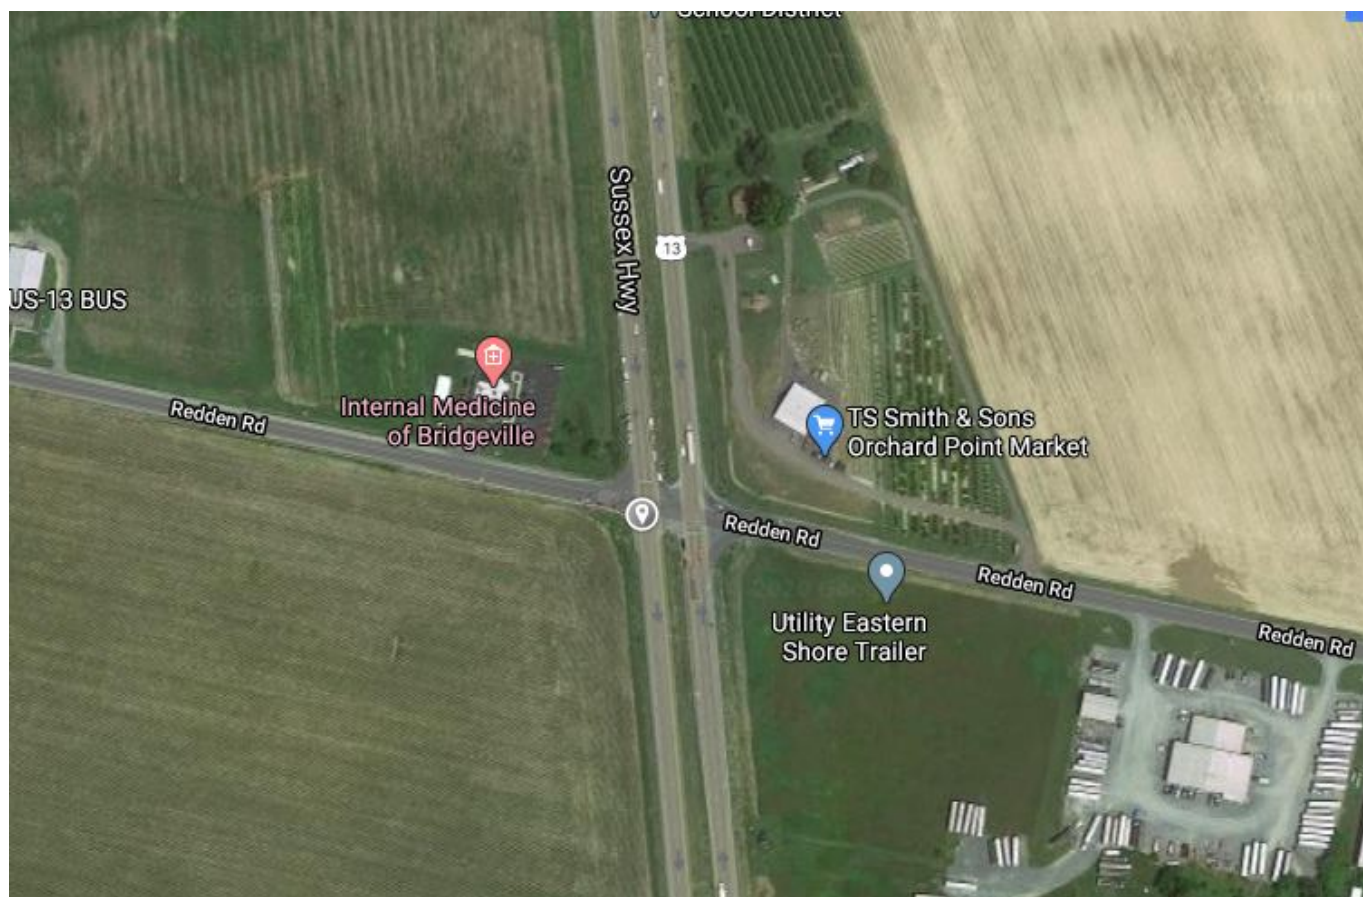

***TRAFFIC ADVISORY* Troopers Investigating Multiple Vehicle Crash – Bridgeville**

Bridgeville, Delaware – The Delaware State Police are currently on scene of a crash involving multiple vehicles that occurred at approximately 8:36 p.m., Friday, February 14, 2020, in the area of US 13 south at Redden Road, Bridgeville, Delaware.

As a result of the crash, all southbound lanes and one northbound lane were closed. One lane is currently open. Use caution and avoid the area if possible. Expect traffic delays.

For updated traffic conditions and road closure information log onto http://www.deldot.gov/Traffic/travel_advisory/index.shtml#advi