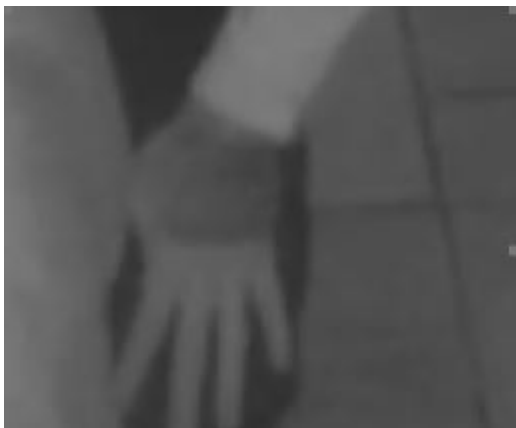

Troopers Attempting to Identify Domino's Pizza Burglary Suspect

Newark – The Delaware State Police are investigating a pair of burglaries at Newark area Domino's Pizza locations and are asking for the public's help in identifying one of the suspects.

The first burglary occurred between the hours of 2:00 a.m. and 5:00 a.m. on Tuesday December 31, 2019 at the Domino's located at 12 Polly Drummond Hill Rd., Polly Drummond Shopping Center in Newark. In this incident three suspects made forcible entry to the business through the rear door and then successfully accessed a safe, making off with an undisclosed amount of cash.

During the overnight hours of Sunday, January 5th into Monday, January 6th a second burglary occurred at the Domino's located at 20 Salem Village Square in Newark. In this incident forcible entry was again made through the rear door of the business, however no cash or other property was taken.

Through various investigative measures detectives were able to determine that the incidents are linked and that at least three suspects are involved. Two of the suspects can only be described as wearing all dark clothing, to include a cloth concealing their faces. One of the suspects, who is pictured in the attached surveillance