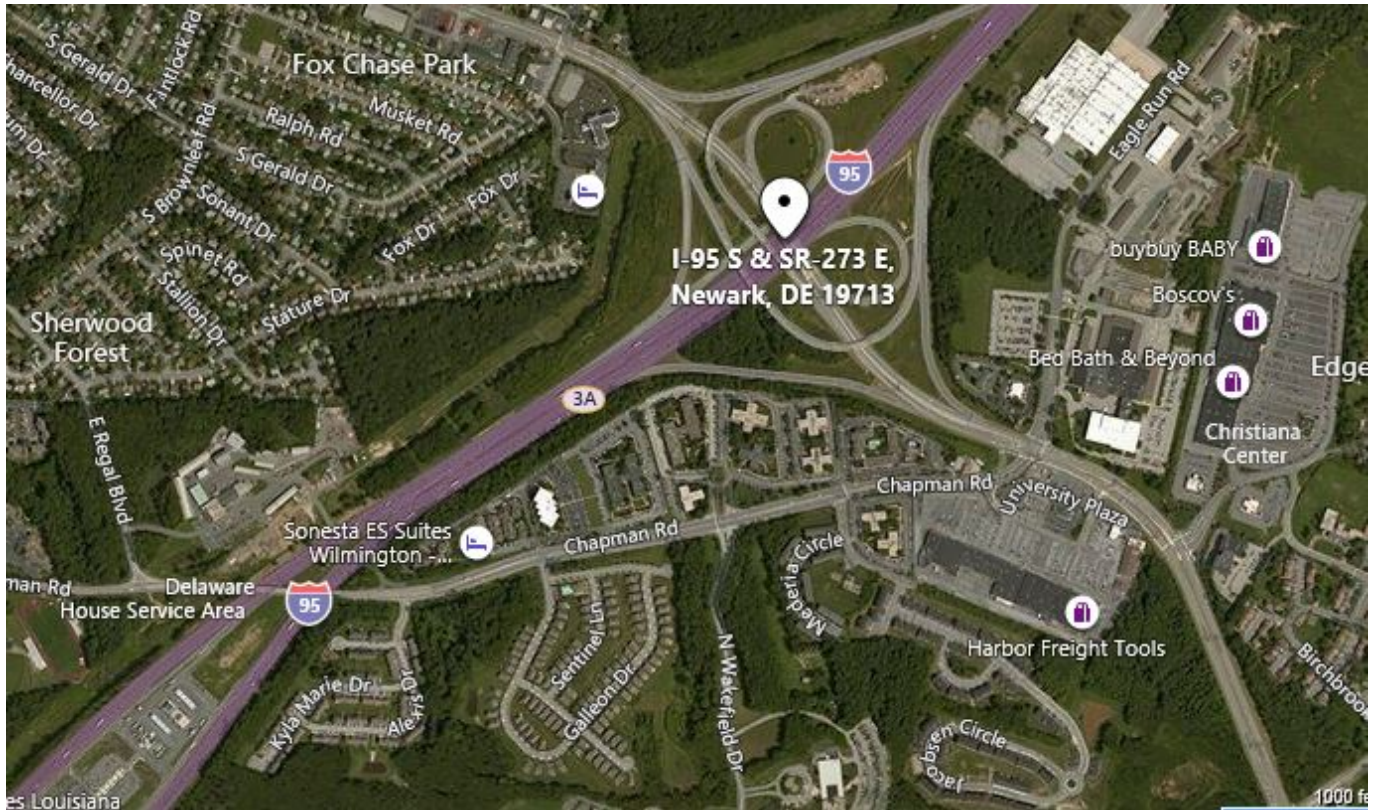

***Traffic Advisory* Tractor Trailer Crash Causes Lane Closures on I-95 – Newark**

Newark (19713)- The Delaware State Police are currently on scene of a crash that occurred at approximately 8:49 a.m., involving a Tractor Trailer and a small SUV. The crash occurred on I-95 southbound north of the Service Center south of SR 273, Newark.

I-95 southbound three right lanes are closed with left lanes open.

Motorists will experience delays in the area and are advised to seek alternate routes of travel.

For updated traffic conditions and road closure information log on to:
http://www.deldot.gov/Traffic/travel_advisory/index.shtml#advi