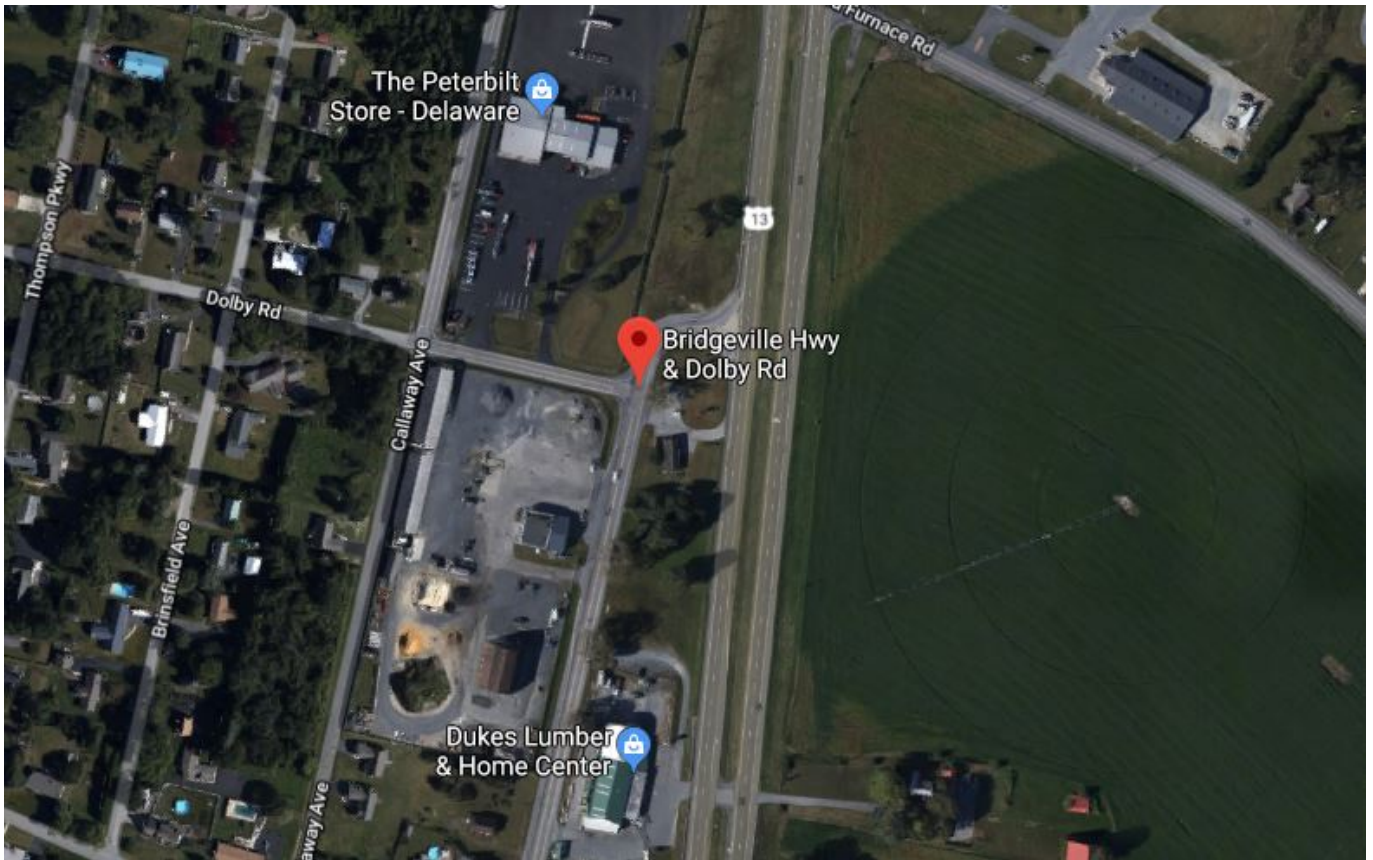

Troopers Investigating Fatal Crash – Seaford

Seaford, Delaware – The Delaware State Police Collision Reconstruction Unit is investigating a single-vehicle fatal crash that was reported earlier today north of Seaford.

The incident was reported on Sunday, October 27, 2019, at approximately 7:49 a.m., that a 2007 Dodge Ram Pickup Truck, operated by a 45-year-old male of Seaford was traveling northbound on Alternate 13, Bridgeville Highway passing Dolby Road and approaching a sharp curve to the right. For unknown reasons, the vehicle failed to negotiate the curve, crossed the southbound lanes and exited the roadway. The vehicle continued in a northerly direction where it entered a gravel road leading to a construction site. While traversing the gravel road, the right side of the vehicle struck and ramped a dirt pile overturning the vehicle an undetermined number of

times. While overturning, the vehicle struck and came to rest on its roof on top of a stack of new, unused sewer piping.

The time of this collision is still being investigated. As of the time no witnesses have been located. This collision was called in after daylight and due to its location is believed to have occurred sometime early this morning or late last night.

The operator of the Dodge Ram Pickup Truck, who was properly restrained, was pronounced deceased at the scene. His name is being withheld pending the notification of next of kin.

Alternate 13 A Bridgeville Highway was closed between US 13 and Dolby Road for approximately three hours during the investigation.