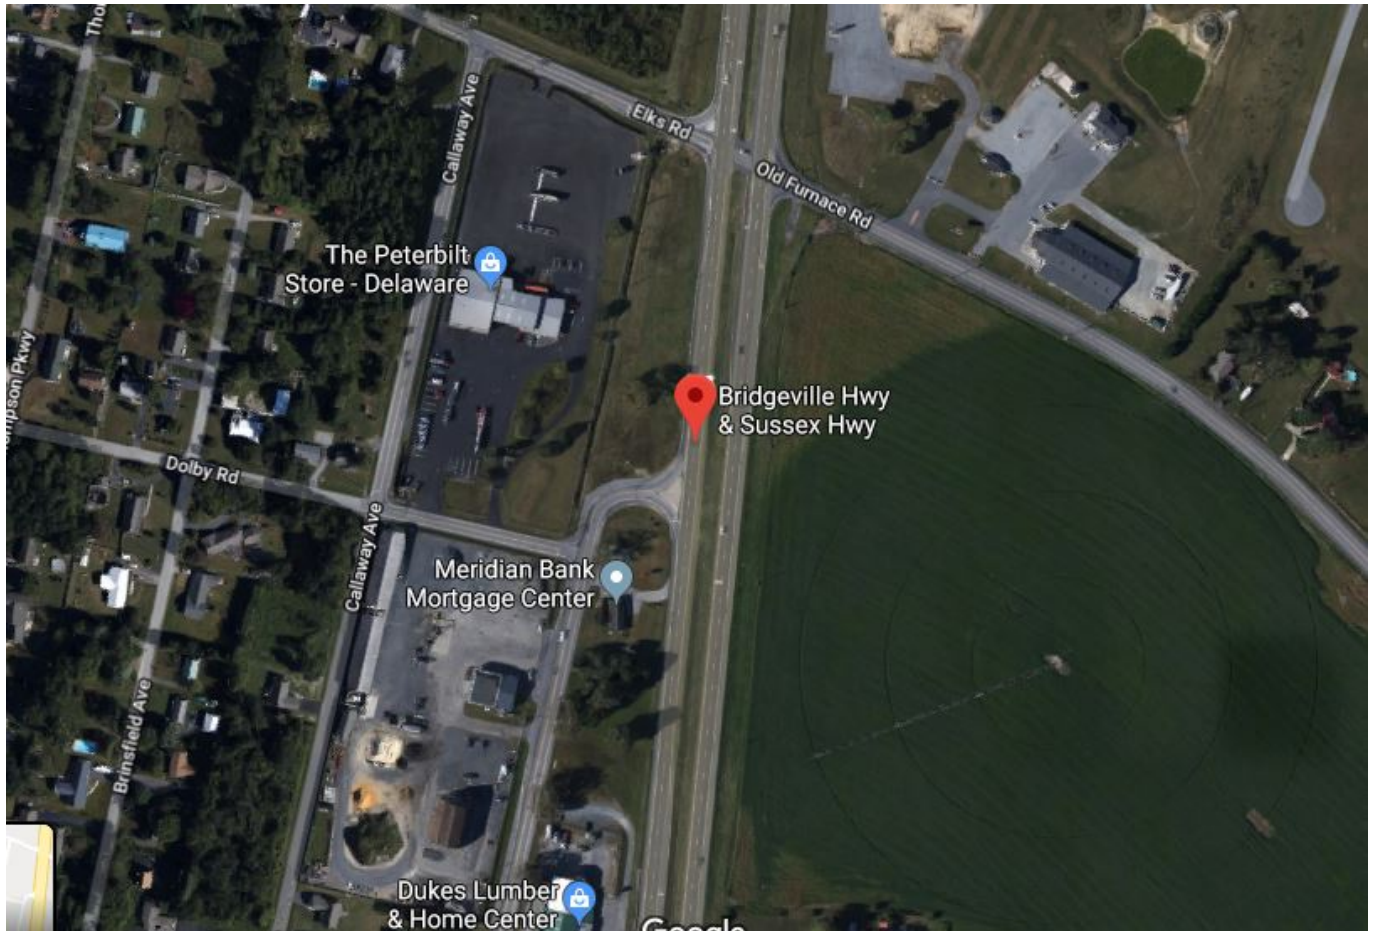

# **\*TRAFFIC ADVISORY\* Troopers Investigating Serious Crash – Seaford**

**Seaford, Delaware** – The Delaware State Police are currently on scene of a serious motor vehicle crash involving a single vehicle that occurred at approximately 7:49 a.m., on October 27, 2019, at Sussex Highway and Bridgeville Highway, Seaford.

As a result of the crash and ongoing investigation, the area of the crash may be closed. Motorists are advised to use caution and seek alternate routes of travel.

For updated road closure and traffic information log onto:  
[http://www.deldot.gov/Traffic/travel\\_advisory/index.shtml#advisories](http://www.deldot.gov/Traffic/travel_advisory/index.shtml#advisories)