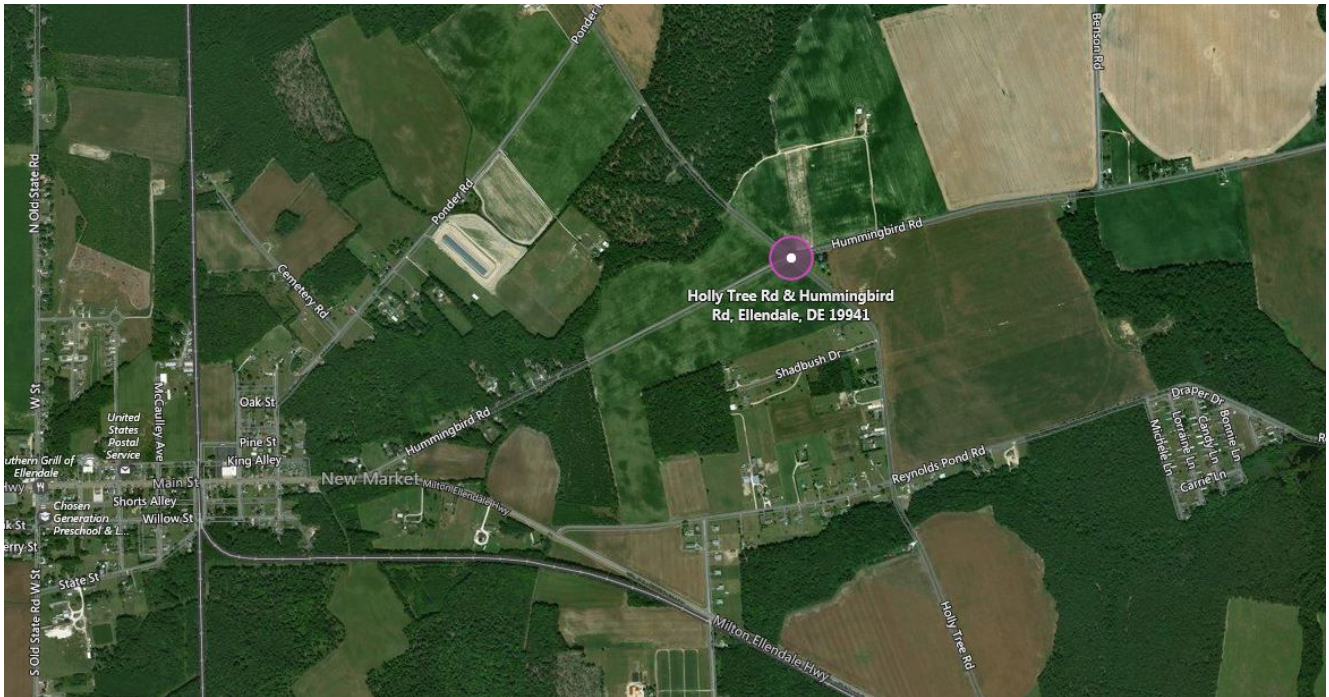

****Traffic Advisory** Serious Crash Investigated East of Ellendale**

Ellendale – The Delaware State Police are currently on the scene of a serious crash east of Ellendale.

The incident occurred around 11:06 a.m. Friday September 29, 2017 near the intersection of Holly Tree Road and Hummingbird Road and involves a car and a truck. Injuries have been reported in the crash, however, the exact number and extent of the injuries is unknown at this time.

Holly Tree Road at Hummingbird Road is currently closed in the area. Commuters should expect delays in the area and find alternate routes of travel.

Further details will be released upon the conclusion of the investigation.